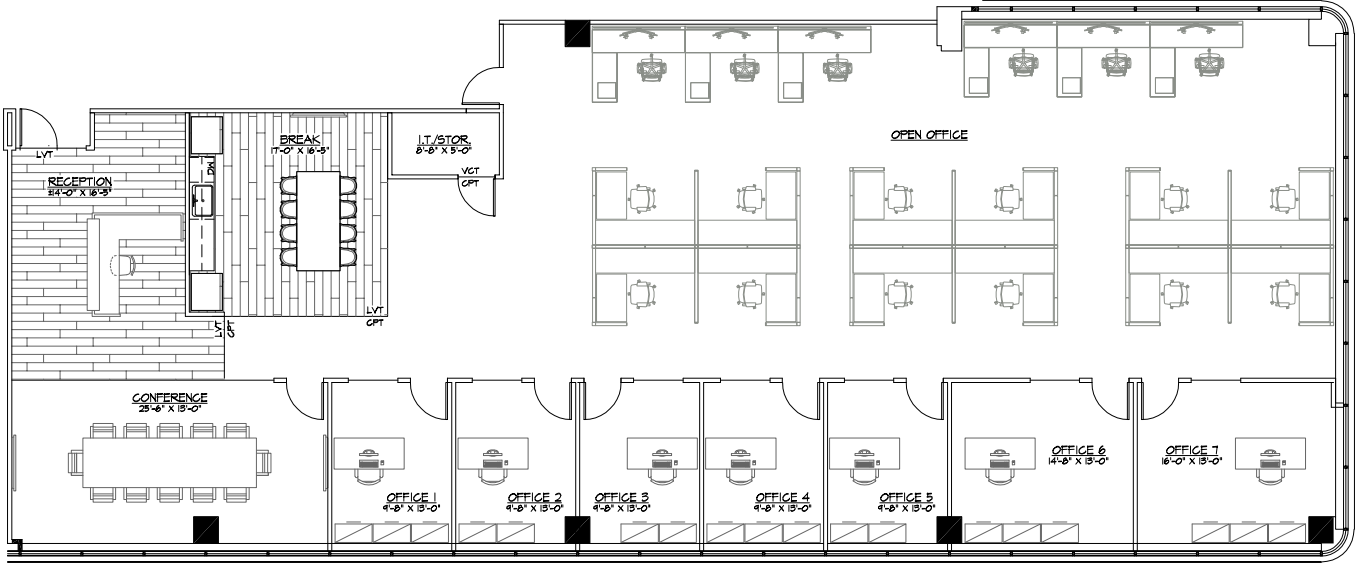

4601 DTC

SUITE 250  
5,428 RSF

FURNISHED SPEC SUITE

TOUR SUITE ▶

Nathan J. Bradley  
303.813.6444  
nate.bradley@cushwake.com

W. Ryan Stout  
303.813.6448  
ryan.stout@cushwake.com

Zachary T. Williams  
303.813.6474  
zach.williams@cushwake.com